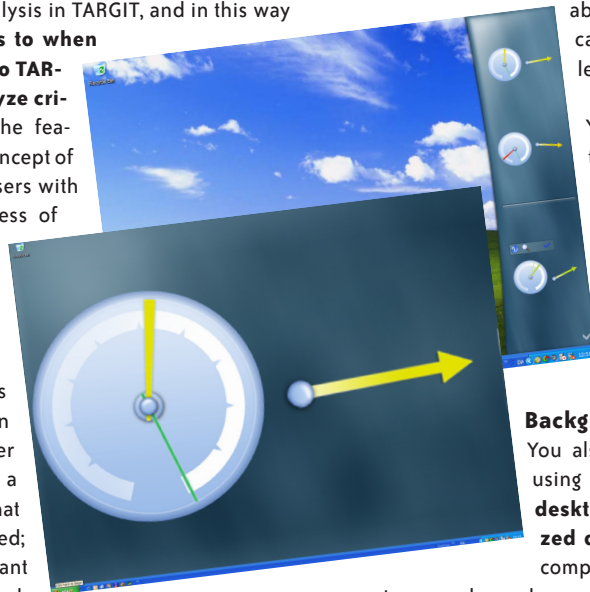

you should log on to TARGIT to further analyze critical deviations. The feature builds on the concept of providing TARGIT users with "Real-Time" awareness of important data.

A Personal Mini-dashboard on the Desktop

TARGIT Desktop is divided into two main sections. The upper section presents a group of gauges that you have selected; gauges that you want to watch continuously so you can follow the development of specific areas. Gauges that you want to monitor directly from your desktop are easily selected from an analysis or an Intelligent Dashboard.

Shows you Objects that are Critical Now!

The lower section changes day by day - controlled by system intelligence. The ANTServer monitors changes in data, and the system closely watches your **Key Performance Indicators**. Following, it shows you gauges and objects that are critical or estimated by

the system to have special value for you at that specific time of day. An example is gauges that indicate that you have reached a predetermined goal for the month, or issues that you have asked to be notified about that become critical ahead of the scheduled time.

You can always click on the "i" button by an object to obtain further explanation about the object - the measures, dimensions and criteria chosen.

Gauge as Desktop

Background

You also have the option of using **the entire Windows desktop as your personalized dashboard.** The entire company, individual depart-

ments, or each employee can use an object from a dashboard as an interactive background picture on the Windows desktop. This may for instance be a gauge which shows the company turnover compared to the goal. Employees will now see the gauge immediately when looking at their monitors. At the same time, TARGIT's analytical power is available within a single click, and performance is easily analyzed in-depth.

TARGIT develops business intelligence tools that help people make better decisions. Faster, easier and smarter than ever before. TARGIT Business Intelligence Suite transforms company data from almost any source into intelligent dashboards, revealing analyses and insightful reports - with fewer clicks than any other tool on the market. And since it's so simple to use, everyone in the organization gets the perspective they need to keep performance on track.

TARGIT. From data, to information, to insight. www.targit.com

TARGIT
business intelligence